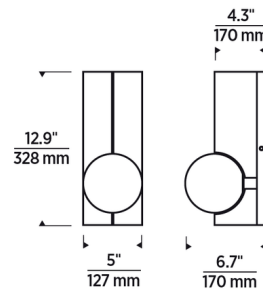

Shown in matte black / frosted

Specifications

COLOR	Frosted
BODY FINISH	Matte Black
WATTAGE	5W
DIMMER	Low Voltage Electronic
DIMENSIONS	5"W x 12.9"H x 6.7"D
BULB NOT INCLUDED	1 x JCD/G9/5W/120V LED
COUNTRY OF ORIGIN	China