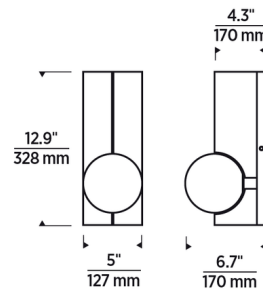

Shown in aged brass / frosted

Specifications

COLOR	Frosted
BODY FINISH	Aged Brass
WATTAGE	5W
DIMMER	Low Voltage Electronic
DIMENSIONS	5"W x 12.9"H x 6.7"D
BULB NOT INCLUDED	1 x JCD/G9/5W/120V LED
COUNTRY OF ORIGIN	China