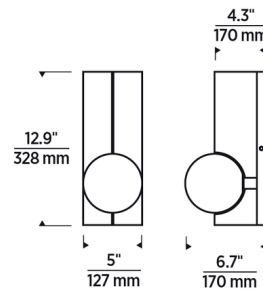

Shown in aged brass / frosted

Specifications

COLOR	Frosted
BODY FINISH	Aged Brass
WATTAGE	5W
DIMMER	Low Voltage Electronic
DIMENSIONS	5"W x 12.9"H x 6.7"D
BULB NOT INCLUDED	1 x JCD/G9/5W/120V LED
COUNTRY OF ORIGIN	China