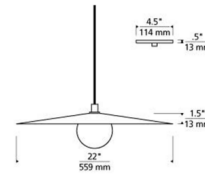

### Specifications

COLOR	Frost
BODY FINISH	Brass
WATTAGE	25W
DIMMER	Standard 120V
DIMENSIONS	79"L x 22"W x 6.5"H
BULB NOT INCLUDED	1 x JCD/G9/25W/120V Halogen
COUNTRY OF ORIGIN	China

CLICK TO VIEW PRODUCT