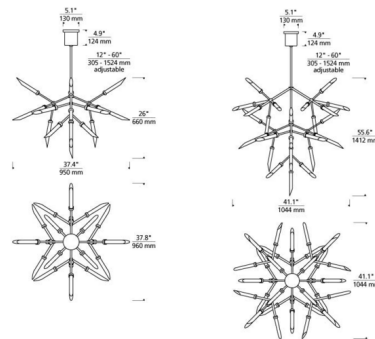

By Visual Comfort Modern

Description

The Spur Chandelier is a wholly modern interpretation of a classic multi-arm chandelier with five arms featuring a cluster of five frosted glass spurs dramatically extending in opposing directions. Provided with one 12 inch and two 24 inch rigid stems in coordinating finish. Can be installed on a sloped ceiling up to 45 degrees.

Specifications

COLOR	Frost
BODY FINISH	Matte Black
WATTAGE	117W
DIMMER	Low Voltage Electronic
DIMENSIONS	41.1"W x 55.6"H
INTEGRATED LED MODULE	45 x LED/2.6W/120V LED
COUNTRY OF ORIGIN	China

Technical Information

PRODUCT DIMENSIONS	Adjustable Height: 72.5"-120.5"
LAMP LIFE	50000 hours
COLOR RENDERING	90 CRI
LAMP COLOR	2700K
LUMENS/WATT	1,581.92
LUMINOUS FLUX	4113 lumens

Shown in matte black / frost

CLICK TO VIEW PRODUCT