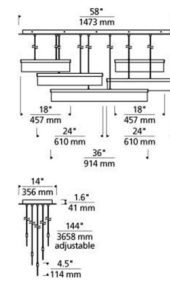

### Specifications

COLOR	N/A
BODY FINISH	Brass
WATTAGE	96W
DIMMER	Low Voltage Electronic
DIMENSIONS	58" L x 14" W x 12.1" H
INTEGRATED LED MODULE	5 x LED/19.2W/120V LED
COUNTRY OF ORIGIN	China

### Technical Information

PRODUCT DIMENSIONS	Max Overall Height: 150"
LAMP LIFE	50000 hours
COLOR RENDERING	90 CRI
LAMP COLOR	3000K
LUMENS/WATT	209.84
LUMINOUS FLUX	4029 lumens

Shown in brass

CLICK TO VIEW PRODUCT