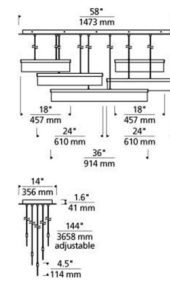

Shown in brass

Specifications

COLOR	N/A
BODY FINISH	Brass
WATTAGE	96W
DIMMER	Low Voltage Electronic
DIMENSIONS	58" L x 14" W x 12.1" H
INTEGRATED LED MODULE	5 x LED/19.2W/120V LED
COUNTRY OF ORIGIN	China

Technical Information

PRODUCT DIMENSIONS	Max Overall Height: 150"
LAMP LIFE	50000 hours
COLOR RENDERING	90 CRI
LAMP COLOR	3000K
LUMENS/WATT	209.84
LUMINOUS FLUX	4029 lumens

CLICK TO VIEW PRODUCT

Notes: