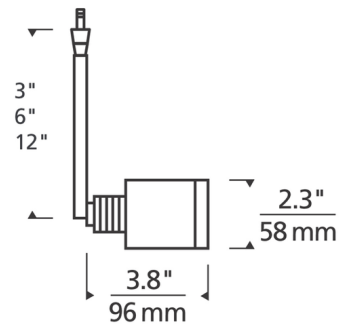

CLICK TO VIEW PRODUCT

Notes: