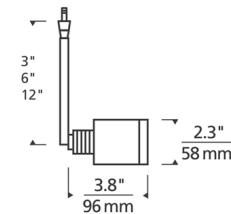

By Visual Comfort Architectural

Description

The Tellium Monopoint Head combines simplicity with functional technology. Light direction can be adjusted using the 360 degree head rotation and 90 degree pivot, and the LED option includes lenses for 20, 40 and 60 degree beam spreads. This light is perfect for residential and commercial applications including galleries and retail stores. A canopy and electronic transformer are included. The LED option is Title 24 compliant. The Aged Brass is a living finish that will patina over time. If it becomes uneven or spotty, a brass cleaner can restore the finish. Note: The 3 inch White finish fixture is not available with LED.

Specifications

COLOR	N/A
BODY FINISH	Antique Bronze
WATTAGE	7W
DIMMER	Low Voltage Electronic
DIMENSIONS	2.3"W x 12"H x 3.8"D
INTEGRATED LED MODULE	1 x LED/7W/12V LED
COUNTRY OF ORIGIN	China

Technical Information

LAMP LIFE	50000 hours
BEAM SPREAD	Adjustable
COLOR RENDERING	90 CRI
LAMP COLOR	3000K
LUMENS/WATT	107.14
LUMINOUS FLUX	750 lumens

Shown in antique bronze

CLICK TO VIEW PRODUCT

Notes: