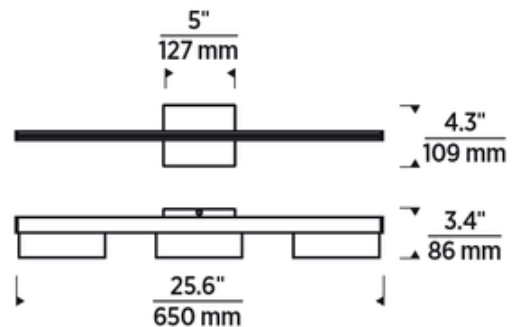

**DESIGNER**

Sean Lavin

**BRAND**

Visual Comfort Modern

**DESCRIPTION**

The Tris Bathroom Vanity Light offers modern appeal, featuring acrylic light guide panels illuminated by integrated LEDs. Its clean aesthetic and modern finishes make it the perfect complement for contemporary bathrooms and vanity areas. 120V: TRIAC and ELV dimmable. 277V: 0-10V dimmable.

*Shown in: Aged Brass*

<b>SHADE COLOR</b>	N/A
<b>BODY FINISH</b>	Aged Brass
<b>WATTAGE</b>	18W
<b>DIMMER</b>	Low Voltage Electronic
<b>DIMENSIONS</b>	25.6"W x 4.3"H x 3.4"D
<b>INTEGRATED LED MODULE</b>	
<b>LAMP</b>	3 x LED/6W/120V LED

*Technical Information*

<b>LUMINOUS FLUX</b>	671 lumens
<b>LUMENS/WATT</b>	111.83
<b>LAMP COLOR</b>	3000K
<b>COLOR RENDERING</b>	90 CRI

**SPEC #** TLG813148

COMPANY	PROJECT	FIXTURE TYPE	APPROVED BY	DATE