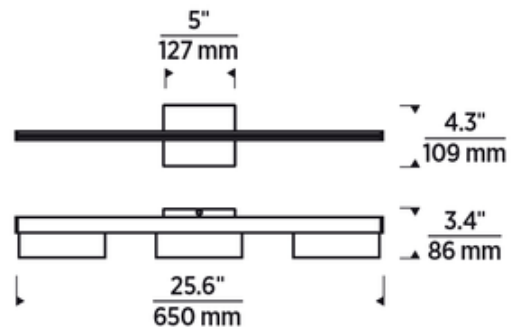

COMPANY

PROJECT

FIXTURE TYPE

APPROVED BY

DATE