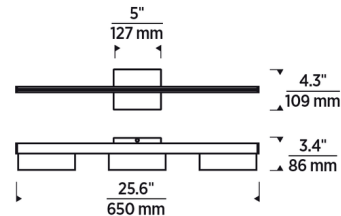

### Specifications

COLOR	N/A
BODY FINISH	Aged Brass
WATTAGE	18W
DIMMER	Low Voltage Electronic
DIMENSIONS	25.6"W x 4.3"H x 3.4"D
INTEGRATED LED MODULE	3 x LED/6W/120V LED
COUNTRY OF ORIGIN	China

### Technical Information

LAMP LIFE	50000 hours
COLOR RENDERING	90 CRI
LAMP COLOR	3000K
LUMENS/WATT	111.83
LUMINOUS FLUX	671 lumens

Shown in aged brass

CLICK TO VIEW PRODUCT

Notes: