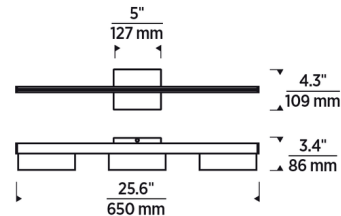

Specifications

| | |
|-----------------------|------------------------|
| COLOR | N/A |
| BODY FINISH | Aged Brass |
| WATTAGE | 18W |
| DIMMER | Low Voltage Electronic |
| DIMENSIONS | 25.6"W x 4.3"H x 3.4"D |
| INTEGRATED LED MODULE | 3 x LED/6W/120V LED |
| COUNTRY OF ORIGIN | China |

Technical Information

| | |
|-----------------|-------------|
| LAMP LIFE | 50000 hours |
| COLOR RENDERING | 90 CRI |
| LAMP COLOR | 3000K |
| LUMENS/WATT | 111.83 |
| LUMINOUS FLUX | 671 lumens |

Shown in aged brass