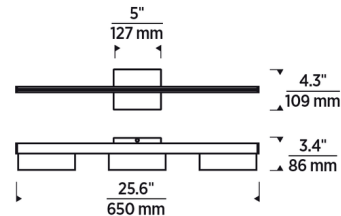

CLICK TO VIEW PRODUCT

Notes: