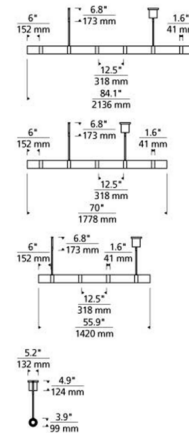

Description

The Wit Linear Suspension is a modern design with cylindrical glass elongated by sleek metal bands. When lit, the integrated LED fixture has a striking linear illumination. Offered in three lengths identified by the number of metal bands. Includes 120 volt dimmable LED module. Supplied with four 6 inch and eight 12 inch stems in coordinating finish. Can be installed on a sloped ceiling up to 45 degrees. Dimmable with most LED compatible electronic low voltage, TRIAC, and 0-10V dimmers, sold separately.

Specifications

COLOR	N/A
BODY FINISH	Black
WATTAGE	54W
DIMMER	Low Voltage Electronic
DIMENSIONS	55.93"L x 3.9"W x 3.9"H
INTEGRATED LED MODULE	1 x LED/54W/120-277V LED
COUNTRY OF ORIGIN	China

Technical Information

PRODUCT DIMENSIONS	Downrods: Four 6" and eight 12" Included
LAMP LIFE	50000 hours
COLOR RENDERING	90 CRI
LAMP COLOR	3000K
LUMENS/WATT	70.37
LUMINOUS FLUX	3800 lumens

Shown in black

CLICK TO VIEW PRODUCT