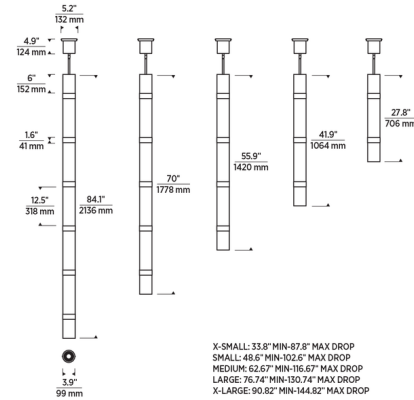

Specifications

COLOR	N/A
BODY FINISH	Aged Brass
WATTAGE	62.2W
DIMMER	Low Voltage Electronic
DIMENSIONS	3.9"W x 41.9"H
INTEGRATED LED MODULE	1 x LED/62.2W/120-277V LED

Technical Information

LAMP LIFE	50000 hours
COLOR RENDERING	90 CRI
LAMP COLOR	3000K
LUMENS/WATT	42.96
LUMINOUS FLUX	2672 lumens

Shown in aged brass

CLICK TO VIEW PRODUCT

Notes: