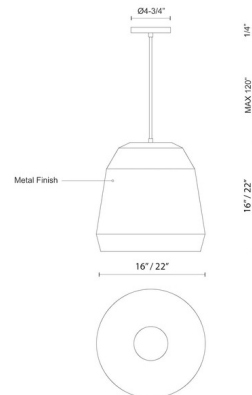

Description

The Sedona Pendant offers a sleek, modern look that will have an effortless appearance in any space. Featuring a White, Black, Gray or Indigo Blue smooth spun metal shade with a Matte White interior and suspended by a matching braided fabric cord. Available in two sizes. ETL listed.

Shown in black

Specifications

COLOR	N/A
BODY FINISH	Black
WATTAGE	8W
DIMMER	Standard 120V
DIMENSIONS	16"W x 16"H
BULB NOT INCLUDED	1 x A19/Medium (E26)/8W/120V LED
OTHER BULB OPTIONS	1 x A19/Medium (E26)/120V LED 1 x A19/Medium (E26)/60W/120V Incandescent

Technical Information

PRODUCT DIMENSIONS	Cord Length: 120"
--------------------	-------------------

CLICK TO VIEW PRODUCT

Notes: