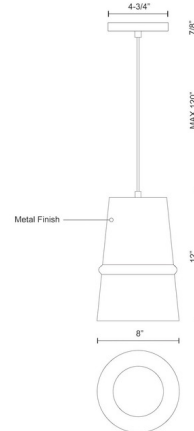

Specifications

COLOR N/A
BODY FINISH Black
WATTAGE 8W
DIMMER Standard 120V
DIMENSIONS 132"L x 8"W x 12"H
BULB NOT INCLUDED 1 x A19/Medium (E26)/8W/120V LED

Technical Information

PRODUCT DIMENSIONS Max Overall Height: 132.25"

Shown in black

CLICK TO VIEW PRODUCT

Notes: