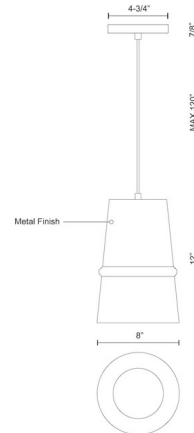

CLICK TO VIEW PRODUCT

Notes: