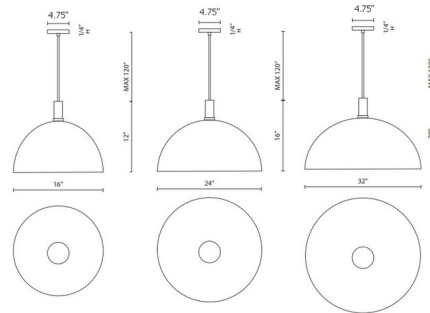

CLICK TO VIEW PRODUCT

Notes: