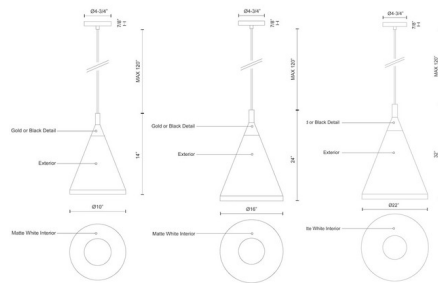

Lightology

lightology.com
866-954-4489
04-25-26

Project: _____
 Company: _____
 Location: _____ Fixture Type: _____
 SPEC #: **KZC813215**
 Approved On: _____ Approved By: _____

Dorothy Tall Pendant By Kuzco Lighting

Description

The Dorothy Tall Pendant is single lamp pendant with a conical powder coated aluminum shade in Black and White with Gold detail or Brushed Nickel with Black detail. Interior of shades finished in Matte White. Available in three sizes. Suspended by coordinating cloth cable. Canopy: 4 inch diameter. ETL listed.

Shown in black

Specifications

COLOR	N/A
BODY FINISH	Black
WATTAGE	8W
DIMMER	Standard 120V
DIMENSIONS	10"W x 14"H
BULB NOT INCLUDED	1 x A19/Medium (E26)/8W/120V LED
OTHER BULB OPTIONS	1 x A19/Medium (E26)/120V LED 1 x A19/Medium (E26)/60W/120V Incandescent

Technical Information

PRODUCT DIMENSIONS	Cord Length: 120"
--------------------	-------------------

CLICK TO VIEW PRODUCT

Notes: