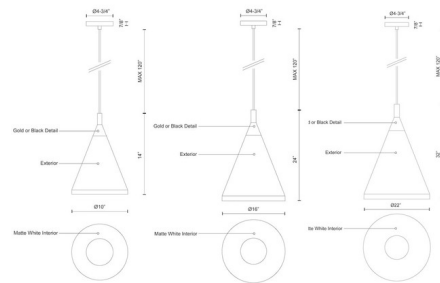

## Dorothy Tall Pendant By Kuzco Lighting

### Description

The Dorothy Tall Pendant is single lamp pendant with a conical powder coated aluminum shade in Black and White with Gold detail or Brushed Nickel with Black detail. Interior of shades finished in Matte White. Available in three sizes. Suspended by coordinating cloth cable. Canopy: 4 inch diameter. ETL listed.

### Specifications

COLOR	N/A
BODY FINISH	Black
WATTAGE	8W
DIMMER	Standard 120V
DIMENSIONS	10"W x 14"H
BULB NOT INCLUDED	1 x A19/Medium (E26)/8W/120V LED
OTHER BULB OPTIONS	1 x A19/Medium (E26)/120V LED 1 x A19/Medium (E26)/60W/120V Incandescent

### Technical Information

PRODUCT DIMENSIONS . . . . . Cord Length: 120"

CLICK TO VIEW PRODUCT

Notes: