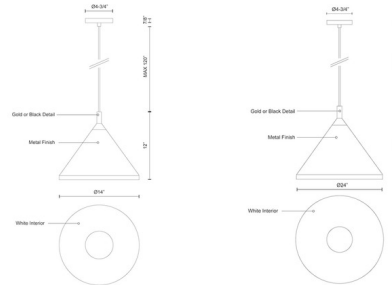

### Description

The Dorothy Pendant is single lamp pendant with a conical powder coated aluminum shade in Black with Gold accent, White with Gold accent, or Brushed Nickel with Black accent. Interior of shades finished in Matte White. Available in two sizes. Suspended by coordinating cloth cable. Canopy: 4 inch diameter. ETL listed.

### Specifications

COLOR	N/A
BODY FINISH	Brushed Nickel
WATTAGE	8W
DIMMER	Standard 120V
DIMENSIONS	14"W x 12"H
BULB NOT INCLUDED	1 x A19/Medium (E26)/8W/120V LED
OTHER BULB OPTIONS	1 x A19/Medium (E26)/120V LED 1 x A19/Medium (E26)/60W/120V Incandescent

### Technical Information

PRODUCT DIMENSIONS	Cord Length: 120"
--------------------	-------------------

CLICK TO VIEW PRODUCT

Notes: