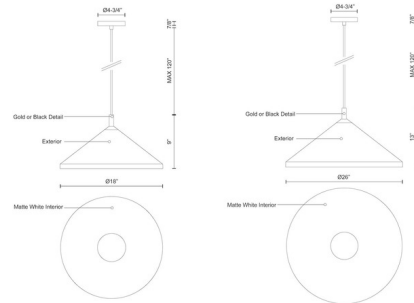

Lightology

lightology.com
866-954-4489
05-24-26

Project: _____
Company: _____
Location: _____ Fixture Type: _____
SPEC #: **KZC813232**
Approved On: _____ Approved By: _____

Dorothy Wide Pendant By Kuzco Lighting

Description

The Dorothy Wide Pendant is single lamp pendant with a conical powder coated aluminum shade in Black with Gold accent, White with Gold accent, or Brushed Nickel with Black accent. Interior of shades finished in Matte White. Available in two sizes. Suspended by coordinating cloth cable. Canopy: 4 inch diameter. ETL listed.

Shown in white

Specifications

COLOR	N/A
BODY FINISH	White
WATTAGE	8W
DIMMER	Standard 120V
DIMENSIONS	18"W x 9"H
BULB NOT INCLUDED	1 x A19/Medium (E26)/8W/120V LED
OTHER BULB OPTIONS	1 x A19/Medium (E26)/120V LED 1 x A19/Medium (E26)/60W/120V Incandescent

Technical Information

PRODUCT DIMENSIONS	Max Overall Height: 129.25"
--------------------	-----------------------------

CLICK TO VIEW PRODUCT

Notes: