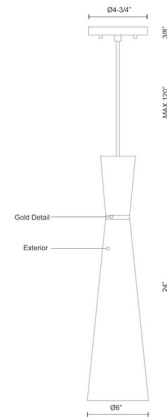

Description

The Vanderbilt Mini Pendant is a single lamp pendant with a slim conical powder coated aluminum shade in Black and White with Gold detail and Matte White interior. Suspended by coordinating cloth cable.

Specifications

COLOR N/A
BODY FINISH Black
WATTAGE 8W
DIMMER Standard 120V
DIMENSIONS 6"W x 24"H
BULB NOT INCLUDED 1 x A19/Medium (E26)/8W/120V LED
OTHER BULB OPTIONS 1 x A19/Medium (E26)/60W/120V Incandescent

Technical Information

PRODUCT DIMENSIONS Canopy: 4.75" diameter

Shown in black

CLICK TO VIEW PRODUCT

Notes: