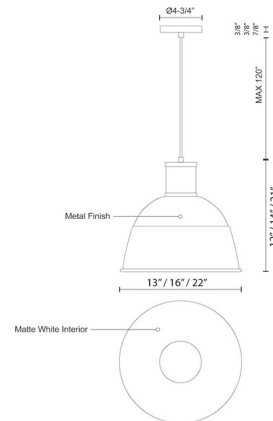

### Description

The Irving Pendant is a single lamp pendant with an aluminum dome shade available with exterior in White, Black or Indigo Blue powder coat and Matte White interior. Suspended by coordinating cloth cable.

### Specifications

COLOR	N/A
BODY FINISH	Black
WATTAGE	8W
DIMMER	Standard 120V
DIMENSIONS	13"W x 12"H
BULB NOT INCLUDED	1 x A19/Medium (E26)/8W/120V LED
OTHER BULB OPTIONS	1 x A19/Medium (E26)/120V LED 1 x A19/Medium (E26)/60W/120V Incandescent

### Technical Information

PRODUCT DIMENSIONS . . . . . Adjustable Cable Length: 120"

Shown in black

CLICK TO VIEW PRODUCT

Notes: