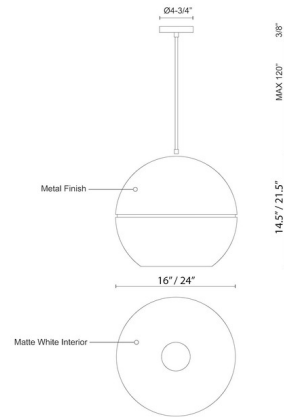

Specifications

COLOR	N/A
BODY FINISH	Black
WATTAGE	8W
DIMMER	Standard 120V
DIMENSIONS	134.5"L x 16"W x 14.5"H
BULB NOT INCLUDED	1 x A19/Medium (E26)/8W/120V LED
OTHER BULB OPTIONS	1 x A19/Medium (E26)/60W/120V Incandescent

Technical Information

PRODUCT DIMENSIONS	Max Overall Height: 134-3/4"
--------------------	------------------------------

Shown in black

CLICK TO VIEW PRODUCT

Notes: