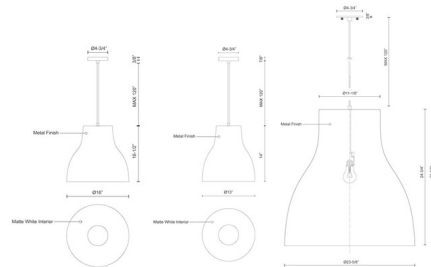

Lightology

lightology.com
866-954-4489
04-15-26

Project: _____
Company: _____
Location: _____ Fixture Type: _____
SPEC #: **KZC813262**
Approved On: _____ Approved By: _____

Cradle Pendant By Kuzco Lighting

Description

The Cradle Pendant is a single lamp pendant with a tapered aluminum shade available with exterior in White, Black or Gray powder coat and Matte White interior. Suspended by coordinating cloth cable. Includes 120 inch adjustable cables. Available in three sizes. Canopy: 4 inch diameter. ETL listed.

Shown in black

Specifications

COLOR	N/A
BODY FINISH	Black
WATTAGE	8W
DIMMER	Standard 120V
DIMENSIONS	13"W x 14"H
BULB NOT INCLUDED	1 x A19/Medium (E26)/8W/120V LED
OTHER BULB OPTIONS	1 x A19/Medium (E26)/120V LED 1 x A19/Medium (E26)/60W/120V Incandescent

Technical Information

PRODUCT DIMENSIONS Max Overall Height: 134.25"

CLICK TO VIEW PRODUCT

Notes: