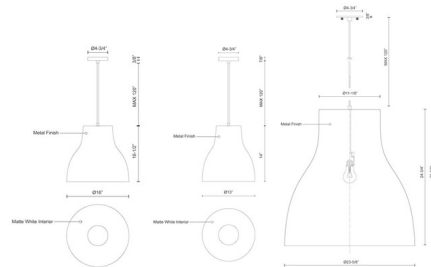

### Description

The Cradle Pendant is a single lamp pendant with a tapered aluminum shade available with exterior in White, Black or Gray powder coat and Matte White interior. Suspended by coordinating cloth cable. Includes 120 inch adjustable cables. Available in three sizes. Canopy: 4 inch diameter. ETL listed.

### Specifications

COLOR	N/A
BODY FINISH	Black
WATTAGE	8W
DIMMER	Standard 120V
DIMENSIONS	13"W x 14"H
BULB NOT INCLUDED	1 x A19/Medium (E26)/8W/120V LED
OTHER BULB OPTIONS	1 x A19/Medium (E26)/120V LED 1 x A19/Medium (E26)/60W/120V Incandescent

### Technical Information

PRODUCT DIMENSIONS . . . . . Max Overall Height: 134.25"

CLICK TO VIEW PRODUCT

Notes: