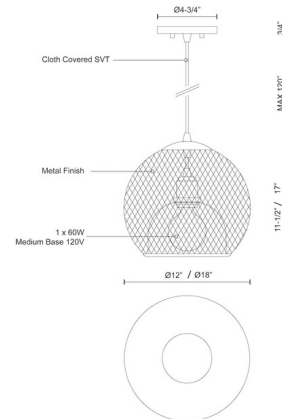

Description

The Gibraltar Pendant is a spherical powder-coated wire mesh shade. Color configurations include uniform Black, White or an exterior Black mesh with inner Gold mesh. Suspended by matching cable to a maximum 120 inch length. Available in two sizes. ETL listed. NOTE: No White option in small size.

Specifications

COLOR	N/A
BODY FINISH	Black
WATTAGE	8W
DIMMER	Standard 120V
DIMENSIONS	12"W x 11.5"H
BULB NOT INCLUDED	1 x A19/Medium (E26)/8W/120V LED
OTHER BULB OPTIONS	1 x A19/Medium (E26)/120V LED 1 x A19/Medium (E26)/60W/120V Incandescent

Technical Information

PRODUCT DIMENSIONS	Max Overall Height: 131-3/4"
--------------------	------------------------------

Shown in black

CLICK TO VIEW PRODUCT

Notes: