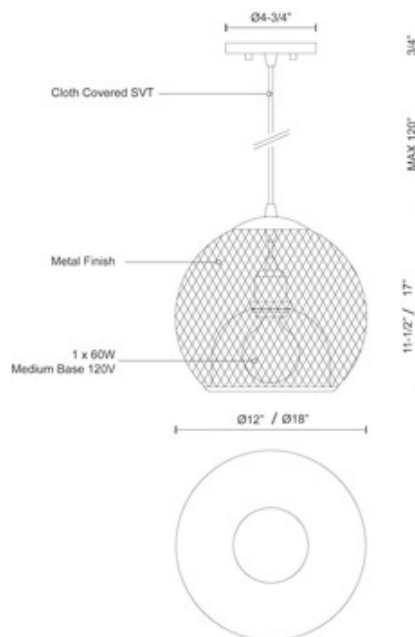

BRAND

Kuzco Lighting

DESCRIPTION

The Gibraltar Pendant is a spherical powder-coated wire mesh shade. Color configurations include uniform Black, White or an exterior Black mesh with inner Gold mesh. Suspended by matching cable to a maximum 120 inch length. Available in two sizes. ETL listed. NOTE: No White option in small size.

Shown in: Black

SHADE COLOR	N/A
BODY FINISH	Black
WATTAGE	8W
DIMMER	Standard 120V
DIMENSIONS	12"W x 11.5"H
BULB NOT INCLUDED	
LAMP	1 x A19/Medium (E26)/8W/120V LED 1 x A19/Medium (E26)/120V LED 1 x A19/Medium (E26)/60W/120V Incandescent

Technical Information

PRODUCT DIMENSIONS Max Overall Height: 131-3/4"

SPEC # KZC813271

COMPANY	PROJECT	FIXTURE TYPE	APPROVED BY	DATE