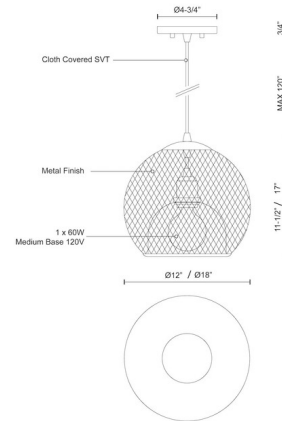

Description

The Gibraltar Pendant is a spherical powder-coated wire mesh shade. Color configurations include uniform Black, White or an exterior Black mesh with inner Gold mesh. Suspended by matching cable to a maximum 120 inch length. Available in two sizes. ETL listed. NOTE: No White option in small size.

Specifications

COLOR	N/A
BODY FINISH	Black
WATTAGE	8W
DIMMER	Standard 120V
DIMENSIONS	12"W x 11.5"H
BULB NOT INCLUDED	1 x A19/Medium (E26)/8W/120V LED
OTHER BULB OPTIONS	1 x A19/Medium (E26)/120V LED 1 x A19/Medium (E26)/60W/120V Incandescent

Technical Information

PRODUCT DIMENSIONS	Max Overall Height: 131-3/4"
--------------------	------------------------------

Shown in black

CLICK TO VIEW PRODUCT

Notes: