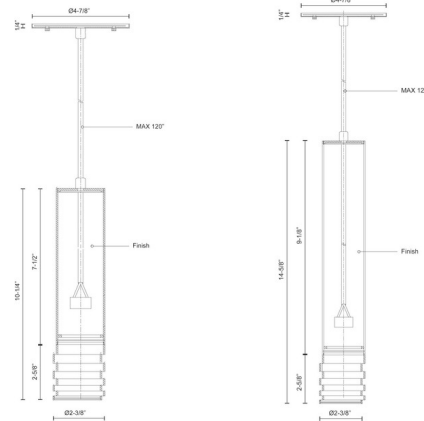

Description

The Milca Mini Pendant is a sophisticated chic single lamp pendant with a steel cylindrical shade embellished by stacked tubular slices. Mix or match the sizes in multiples to create your own unique look. Available in Black, Gray, Brushed Nickel or Gold with a matching interior. Suspended by a Black teflon cable. Available in two sizes. ETL listed.

Specifications

COLOR N/A
BODY FINISH Gray
WATTAGE 7W
DIMMER Standard 120V
DIMENSIONS 130.25"L x 2.375"W x 10.25"H
BULB NOT INCLUDED 1 x MR16/GU10/7W/120V LED

Technical Information

PRODUCT DIMENSIONS Adjustable Cable Length: 120"

Shown in gray

CLICK TO VIEW PRODUCT

Notes: