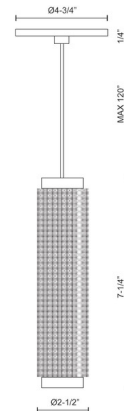

Description

The Micro Mini Pendant is a single lamp pendant with aluminum cylindrical shade embellished by an oversize knurled pattern available in Black or Gold. Suspended by a black teflon cable to a maximum 120 length. ETL listed.

Specifications

COLOR N/A
BODY FINISH Black
WATTAGE 7W
DIMMER Standard 120V
DIMENSIONS 2.5"W x 7.25"H
BULB NOT INCLUDED 1 x MR16/GU10/7W/120V LED

Technical Information

PRODUCT DIMENSIONS Max Overall Height: 127.25"

Shown in black

CLICK TO VIEW PRODUCT

Notes: