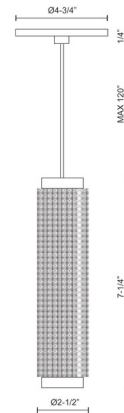

Description

The Micro Mini Pendant is a single lamp pendant with aluminum cylindrical shade embellished by an oversize knurled pattern available in Black or Gold. Suspended by a black teflon cable to a maximum 120 length. ETL listed.

Specifications

COLOR	N/A
BODY FINISH	Gold
WATTAGE	7W
DIMMER	Standard 120V
DIMENSIONS	2.5"W x 7.25"H
BULB NOT INCLUDED	1 x MR16/GU10/7W/120V LED

Shown in gold

CLICK TO VIEW PRODUCT

Notes: