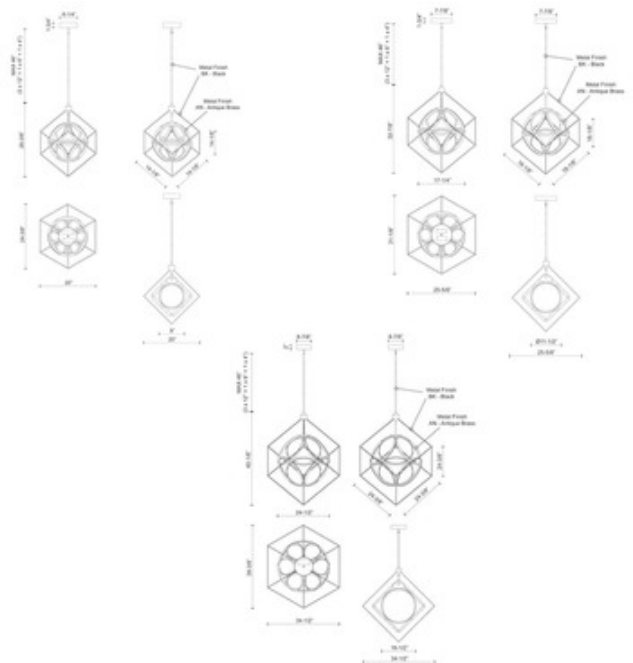

BRAND

Kuzco Lighting

DESCRIPTION

The Monza Chandelier features a silicon circular diffuser set in an interconnecting aluminum rings finished in Antique Brass within a steel frame Black cube. Available in three sizes. Includes three 12 inch, one 6 inch and 1 four inch downrods. ETL listed.

Shown in: Black / Antique Brass / Opal

SHADE COLOR	Opal
BODY FINISH	Black / Antique Brass
WATTAGE	57.5W
DIMMER	Low Voltage Electronic
DIMENSIONS	46"L x 20"W x 26.37"H
INTEGRATED LED MODULE	
LAMP	1 x LED/57.5W/120V LED

Technical Information

LUMINOUS FLUX	2860 lumens
LUMENS/WATT	49.74
LAMP COLOR	3000K
COLOR RENDERING	90 CRI
LAMP LIFE	50000 hours

SPEC # KZC813326

COMPANY	PROJECT	FIXTURE TYPE	APPROVED BY	DATE