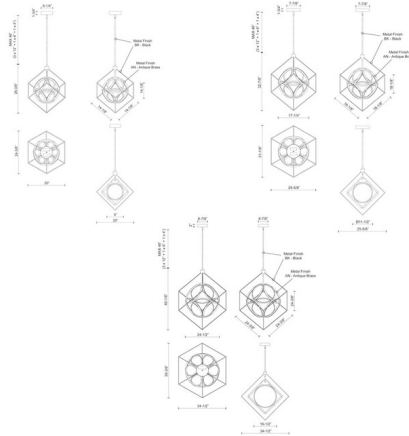

Description

The Monza Chandelier features a silicon circular diffuser set in an interconnecting aluminum rings finished in Antique Brass within a steel frame Black cube. Available in three sizes. Includes three 12 inch, one 6 inch and 1 four inch downrods. ETL listed.

Specifications

COLOR Opal
 BODY FINISH Black / Antique Brass
 WATTAGE 57.5W
 DIMMER Low Voltage Electronic
 DIMENSIONS 46"L x 20"W x 26.37"H
 INTEGRATED LED MODULE 1 x LED/57.5W/120V LED

Technical Information

PRODUCT DIMENSIONS Max Overall Height: 74-1/8"
 LAMP LIFE 50000 hours
 COLOR RENDERING 90 CRI
 LAMP COLOR 3000K
 LUMENS/WATT 49.74
 LUMINOUS FLUX 2860 lumens

Shown in black / antique brass / opal

CLICK TO VIEW PRODUCT