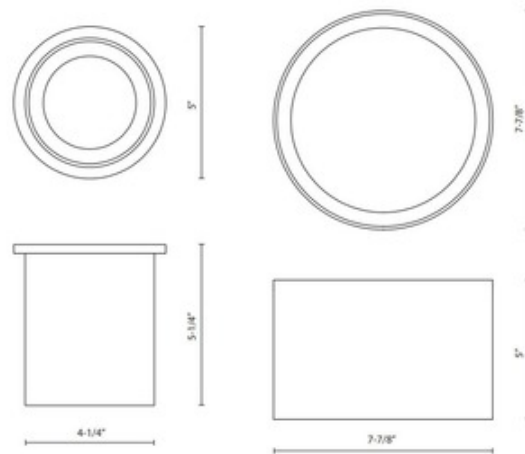

Lamar Ceiling Light Fixture

Description:

The Lamar Flush Mount Ceiling Light is an extruded aluminum cylinder with cast retaining rings and mounts and Opal diffuser. Suitable for indoor or outdoor applications. Available in two sizes. ETL listed for wet locations.

Shown in: Black / Opal

Price: \$144.59

- Shade Color:** Opal
- Body Finish:** Black
- Lamp:** 1 x LED/20W/120V LED
- Wattage:** 20W
- Dimmer:** Low Voltage Electronic
- Dimensions:** 4.25"W x 5.25"H

Technical Information

- Luminous Flux:** 2000 lumens
- Lumens/Watt:** 100.00
- Lamp Color:** 3000 K
- Color Rendering:** 90 CRI
- Lamp Life:** 50000 hours

Product Number: KZC813361			
Company:		Fixture Type:	Date: Apr 09, 2020
Project:		Approved By:	