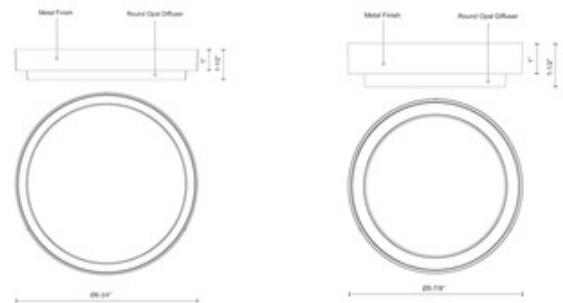

**BRAND**

Kuzco Lighting

**DESCRIPTION**

The Ridge Outdoor Flush Mount Ceiling Light features a cast aluminium frame in Black or Gray, with a Opal polymeric diffuser.

<b>SHADE COLOR</b>	Opal
<b>BODY FINISH</b>	Black
<b>WATTAGE</b>	14W
<b>DIMMER</b>	Low Voltage Electronic
<b>DIMENSIONS</b>	5.88"W x 1.5"H
<b>INTEGRATED LED MODULE</b>	
<b>LAMP</b>	1 x LED/14W/120V LED

*Technical Information*

<b>LUMINOUS FLUX</b>	771 lumens
<b>LUMENS/WATT</b>	55.07
<b>LAMP COLOR</b>	3000K
<b>COLOR RENDERING</b>	90 CRI

**SPEC #** KZC813371

COMPANY	PROJECT	FIXTURE TYPE	APPROVED BY	DATE