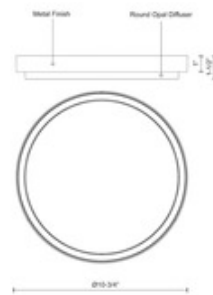

COMPANY	PROJECT	FIXTURE TYPE	APPROVED BY	DATE