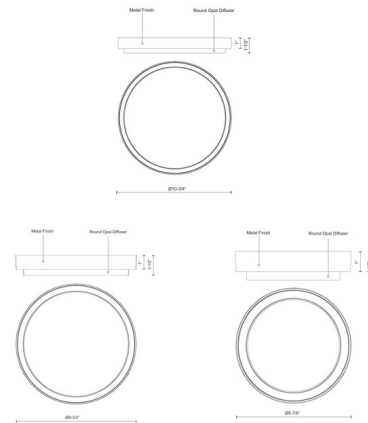

Description

The Ridge Outdoor Flush Mount Ceiling Light features a cast aluminum frame in Gray, with a Opal polymeric diffuser.

Specifications

COLOR Opal
BODY FINISH Gray
WATTAGE 20W
DIMMER Low Voltage Electronic
DIMENSIONS 8.75"W x 1.5"H
INTEGRATED LED MODULE 1 x LED/20W/120V LED

Technical Information

LAMP LIFE 50000 hours
COLOR RENDERING 90 CRI
LAMP COLOR 3000K
LUMENS/WATT 63.60
LUMINOUS FLUX 1272 lumens

Shown in gray / opal

CLICK TO VIEW PRODUCT

Notes: