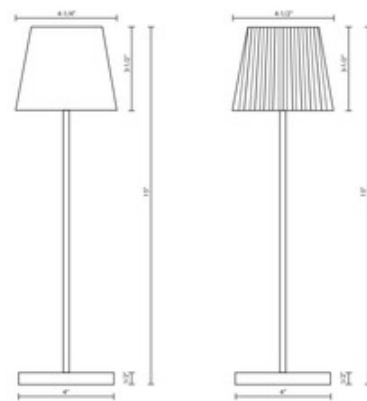

COMPANY	PROJECT	FIXTURE TYPE	APPROVED BY	DATE