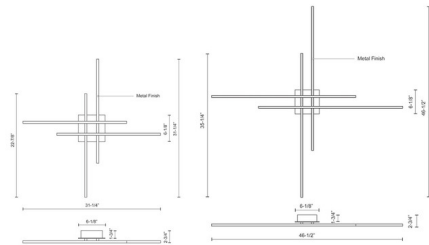

CLICK TO VIEW PRODUCT

Notes: