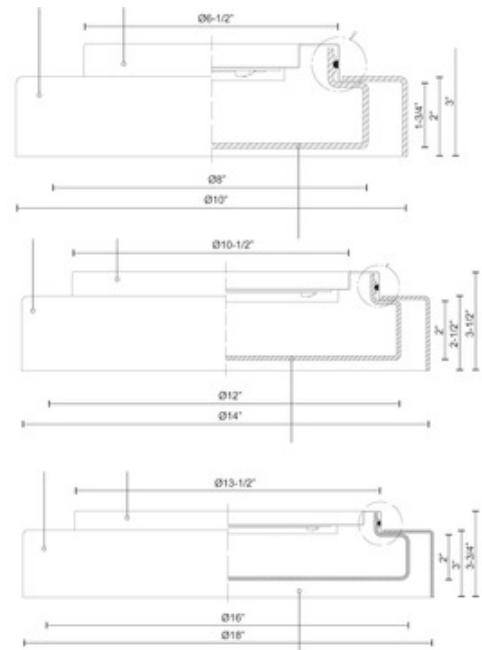

BRAND

Kuzco Lighting

DESCRIPTION

The Ashton Flush Mount Ceiling Light features Clear round aesthetic glass, casting warm shadows across your room. Opal glass cylindrical diffuser. Powder-coated White steel ceiling plate.

Shown in: Clear / Opal

SHADE COLOR	Opal
BODY FINISH	Clear
WATTAGE	9.5W
DIMMER	Low Voltage Electronic
DIMENSIONS	10"W x 3"H
INTEGRATED LED MODULE	
LAMP	1 x LED/9.5W/120V LED

Technical Information

LUMINOUS FLUX	528 lumens
LUMENS/WATT	55.58
LAMP COLOR	3000K
COLOR RENDERING	90 CRI

SPEC # KZC813418

COMPANY	PROJECT	FIXTURE TYPE	APPROVED BY	DATE