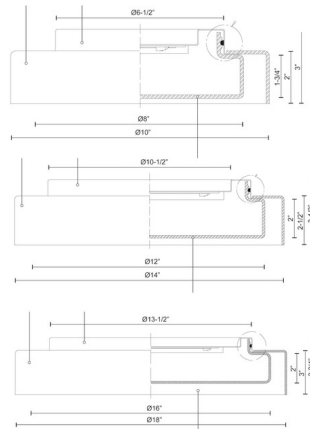

Shown in clear / opal