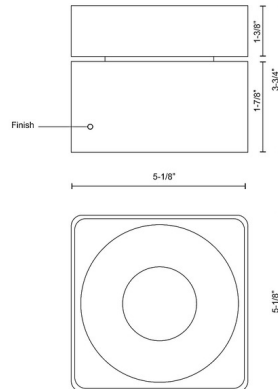

Description

The Solo Square Adjustable Ceiling Spot Light is adjustable from mounting position 90 degrees with a 360 degrees radius. Perfect for commercial use to control the exact point to direct the light to weather it's against a wall, product display or many other applications. May be ceiling or wall mounted.

Specifications

COLOR Frosted
 BODY FINISH Black
 WATTAGE 20W
 DIMMER Low Voltage Electronic
 DIMENSIONS 5.125"W x 3.75"H
 INTEGRATED LED MODULE 1 x LED/20W/120-277V LED

Technical Information

LAMP LIFE 50000 hours
 COLOR RENDERING 90 CRI
 LAMP COLOR 3000K
 LUMENS/WATT 99.10
 LUMINOUS FLUX 1982 lumens

Shown in black / frosted

CLICK TO VIEW PRODUCT

Notes: