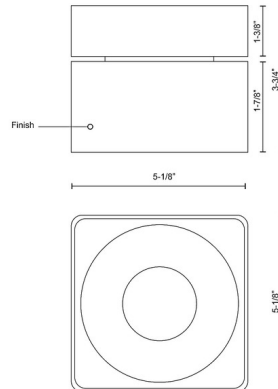

Description

The Solo Square Adjustable Ceiling Spot Light is adjustable from mounting position 90 degrees with a 360 degrees radius. Perfect for commercial use to control the exact point to direct the light to weather it's against a wall, product display or many other applications. May be ceiling or wall mounted.

Specifications

COLOR Frosted
BODY FINISH Black
WATTAGE 20W
DIMMER Low Voltage Electronic
DIMENSIONS 5.125"W x 3.75"H
INTEGRATED LED MODULE 1 x LED/20W/120-277V LED

Technical Information

LAMP LIFE 50000 hours
COLOR RENDERING 90 CRI
LAMP COLOR 3000K
LUMENS/WATT 99.10
LUMINOUS FLUX 1982 lumens

Shown in black / frosted

CLICK TO VIEW PRODUCT

Notes: