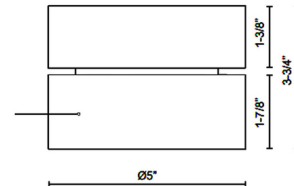

CLICK TO VIEW PRODUCT

Notes: