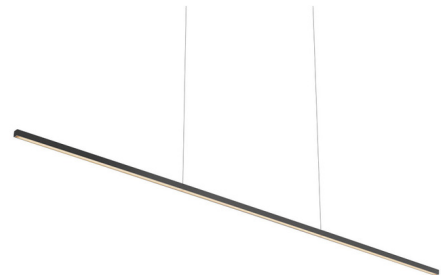

Lightology

lightology.com
866-954-4489
05-21-26

Project: _____
 Company: _____
 Location: _____ Fixture Type: _____
 SPEC #: **KZC813429**
 Approved On: _____ Approved By: _____

Vega Minor Linear Pendant By Kuzco Lighting

Description

The Vega Minor Pendant brings a clean profile to your interior space. The slim ultra sleek frame casts warm light across your room.

Specifications

COLOR	N/A
BODY FINISH	Black
WATTAGE	32W
DIMMER	Low Voltage Electronic
DIMENSIONS	48"L x 0.5"W x 0.5"H
INTEGRATED LED MODULE	1 x LED/32W/120V LED

Technical Information

PRODUCT DIMENSIONS	Max Overall Height: 123-3/8"
LAMP LIFE	50000 hours
COLOR RENDERING	90 CRI
LAMP COLOR	3000K
LUMENS/WATT	29.06
LUMINOUS FLUX	930 lumens

Shown in black

CLICK TO VIEW PRODUCT