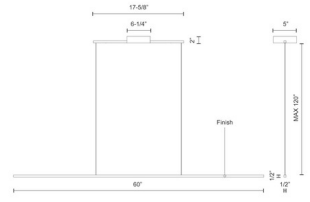

Description

The Vega Minor Pendant brings a clean profile to your interior space. The slim ultra sleek frame casts warm light across your room.

Specifications

COLOR	N/A
BODY FINISH	Black
WATTAGE	32W
DIMMER	Low Voltage Electronic
DIMENSIONS	48"L x 0.5"W x 0.5"H
INTEGRATED LED MODULE	1 x LED/32W/120V LED

Technical Information

PRODUCT DIMENSIONS	Max Overall Height: 123-3/8"
LAMP LIFE	50000 hours
COLOR RENDERING	90 CRI
LAMP COLOR	3000K
LUMENS/WATT	29.06
LUMINOUS FLUX	930 lumens

Shown in black

CLICK TO VIEW PRODUCT