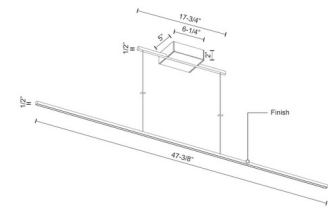

Description

The Vega Minor Pendant brings a clean profile to your interior space. The slim ultra sleek frame casts warm light across your room.

Specifications

COLOR	N/A
BODY FINISH	Black
WATTAGE	32W
DIMMER	Low Voltage Electronic
DIMENSIONS	48"L x 0.5"W x 0.5"H
INTEGRATED LED MODULE	1 x LED/32W/120V LED

Technical Information

PRODUCT DIMENSIONS	Max Overall Height: 123-3/8"
LAMP LIFE	50000 hours
COLOR RENDERING	90 CRI
LAMP COLOR	3000K
LUMENS/WATT	29.06
LUMINOUS FLUX	930 lumens

Shown in black

CLICK TO VIEW PRODUCT