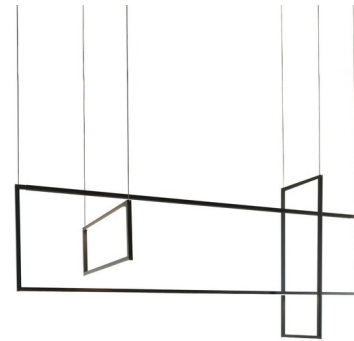

Description

The Arkell Multi Light Pendant brings a clean edgy look to your interior space. The smooth geometric shapes cast warm light across your room.

Specifications

COLOR	Opal
BODY FINISH	Black
WATTAGE	360W
DIMMER	Low Voltage Electronic
DIMENSIONS	54"L x 19"W x 24"H
INTEGRATED LED MODULE	4 x LED/90W/120V LED

Technical Information

PRODUCT DIMENSIONS	Max Overall Height: 145-5/8"
LAMP LIFE	50000 hours
COLOR RENDERING	90 CRI
LAMP COLOR	3000K
LUMENS/WATT	26.31
LUMINOUS FLUX	2368 lumens

Shown in black / opal

CLICK TO VIEW PRODUCT