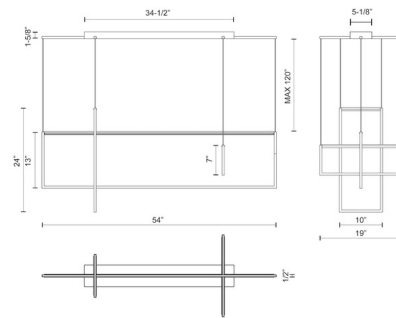

Description

The Arkell Multi Light Pendant brings a clean edgy look to your interior space. The smooth geometric shapes cast warm light across your room.

Specifications

COLOR	Opal
BODY FINISH	Black
WATTAGE	360W
DIMMER	Low Voltage Electronic
DIMENSIONS	54"L x 19"W x 24"H
INTEGRATED LED MODULE	4 x LED/90W/120V LED

Technical Information

PRODUCT DIMENSIONS	Max Overall Height: 145-5/8"
LAMP LIFE	50000 hours
COLOR RENDERING	90 CRI
LAMP COLOR	3000K
LUMENS/WATT	26.31
LUMINOUS FLUX	2368 lumens

Shown in black / opal

CLICK TO VIEW PRODUCT