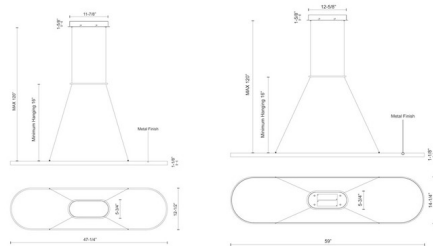

CLICK TO VIEW PRODUCT

Notes: