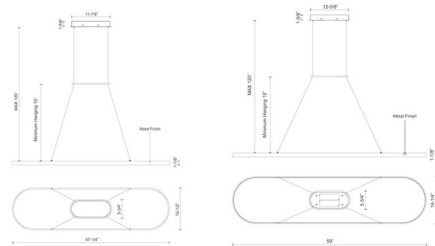

CLICK TO VIEW PRODUCT

Notes: