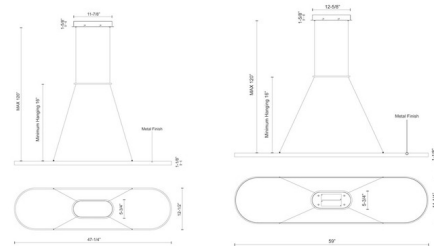

### Description

The Eerie Linear Pendant is a section of extruded rectangular aluminum rolled into a stadium (oval) shape. Features a flexible silicon Opal diffuser and available in two sizes. Canopy: 12.58 inch length x 5.75 inch width x 1.58 inch height.

### Specifications

COLOR	Opal
BODY FINISH	Antique Brass
WATTAGE	81W
DIMMER	Low Voltage Electronic
DIMENSIONS	59"L x 14.5"W x 1.25"H
INTEGRATED LED MODULE	1 x LED/81W/120V LED