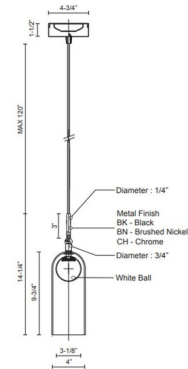

### Specifications

COLOR	Clear
BODY FINISH	Black
WATTAGE	6W
DIMMER	Low Voltage Electronic
DIMENSIONS	134.5"L x 4"W x 14.5"H
INTEGRATED LED MODULE	1 x LED/6W/120V LED

### Technical Information

PRODUCT DIMENSIONS	Max Overall Height: 136"
LAMP LIFE	50000 hours
COLOR RENDERING	90 CRI
LAMP COLOR	3000K
LUMENS/WATT	86.83
LUMINOUS FLUX	521 lumens

Shown in black / clear

CLICK TO VIEW PRODUCT