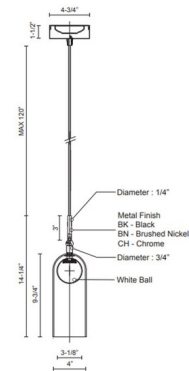

Lightology

lightology.com
866-954-4489
04-20-26

Project: _____

Company: _____

Location: _____ Fixture Type: _____

SPEC #: **KZC813503**

Approved On: _____ Approved By: _____

Stylo Pendant

By Kuzco Lighting

Description

The Stylo Pendant features a Clear glass cylindrical shade that rests on an Opal acrylic diffuser globe with Black, Brushed Nickel or Chrome hardware. ETL listed.

Specifications

COLOR	Clear
BODY FINISH	Black
WATTAGE	6W
DIMMER	Low Voltage Electronic
DIMENSIONS	134.5"L x 4"W x 14.5"H
INTEGRATED LED MODULE	1 x LED/6W/120V LED

Technical Information

PRODUCT DIMENSIONS	Max Overall Height: 136"
LAMP LIFE	50000 hours
COLOR RENDERING	.90 CRI
LAMP COLOR	.3000K
LUMENS/WATT	86.83
LUMINOUS FLUX	521 lumens

Shown in black / clear

CLICK TO VIEW PRODUCT

Notes: