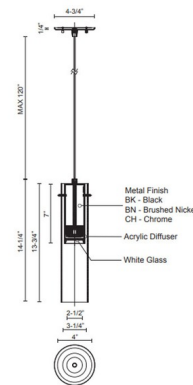

Description

The Lena Pendant brings a modern simplicity to your interior space. The tubular aluminum core is surrounded by clear cylindrical glass that casts warm, inviting shadows throughout your room.

Specifications

COLOR Clear
BODY FINISH Black
WATTAGE 10W
DIMMER Low Voltage Electronic
DIMENSIONS 120"L x 3.25"W x 14.5"H
INTEGRATED LED MODULE 1 x LED/10W/120V LED

Technical Information

PRODUCT DIMENSIONS Max Overall Height: 134.5"
LAMP LIFE 50000 hours
COLOR RENDERING 90 CRI
LAMP COLOR 3000K
LUMENS/WATT 21.10
LUMINOUS FLUX 211 lumens

Shown in black / clear

CLICK TO VIEW PRODUCT

Notes: