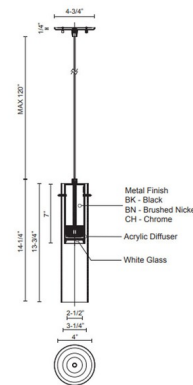

Description

The Lena Pendant brings a modern simplicity to your interior space. The tubular aluminum core is surrounded by clear cylindrical glass that casts warm, inviting shadows throughout your room.

Specifications

COLOR Clear
 BODY FINISH Black
 WATTAGE 10W
 DIMMER Low Voltage Electronic
 DIMENSIONS 120"L x 3.25"W x 14.5"H
 INTEGRATED LED MODULE 1 x LED/10W/120V LED

Technical Information

PRODUCT DIMENSIONS Max Overall Height: 134.5"
 LAMP LIFE 50000 hours
 COLOR RENDERING 90 CRI
 LAMP COLOR 3000K
 LUMENS/WATT 21.10
 LUMINOUS FLUX 211 lumens

Notes:

Shown in black / clear

CLICK TO VIEW PRODUCT