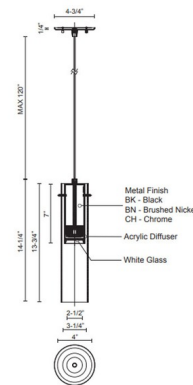

Specifications

COLOR Clear
BODY FINISH Black
WATTAGE 10W
DIMMER Low Voltage Electronic
DIMENSIONS 120"L x 3.25"W x 14.5"H
INTEGRATED LED MODULE 1 x LED/10W/120V LED

Technical Information

PRODUCT DIMENSIONS Max Overall Height: 134.5"
LAMP LIFE 50000 hours
COLOR RENDERING 90 CRI
LAMP COLOR 3000K
LUMENS/WATT 21.10
LUMINOUS FLUX 211 lumens

Shown in black / clear

CLICK TO VIEW PRODUCT

Notes: