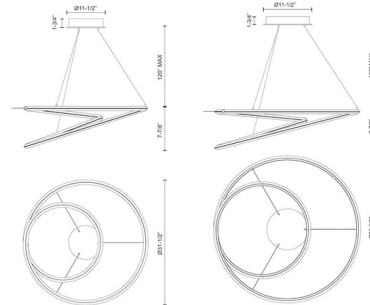

CLICK TO VIEW PRODUCT

Notes: