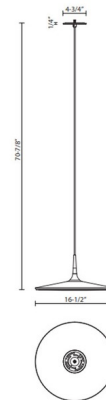

### Description

The Disc Pendant features a formed revolved steel lamp head finished in Black with an opal acrylic diffuser. TRIAC and ELV dimming.

### Specifications

COLOR	Opal
BODY FINISH	Black
WATTAGE	40W
DIMMER	Low Voltage Electronic
DIMENSIONS	16"W x 7.5"H
INTEGRATED LED MODULE	1 x LED/40W/120V LED

### Technical Information

PRODUCT DIMENSIONS	Adjustable Cord Length: 120"
LAMP LIFE	50000 hours
COLOR RENDERING	.90 CRI
LAMP COLOR	.3000K
LUMENS/WATT	82.75
LUMINOUS FLUX	3310 lumens

Shown in black / opal