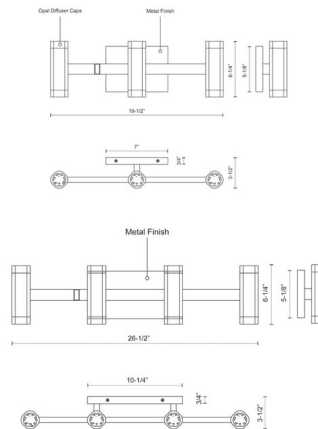

Lightology

lightology.com
866-954-4489
06-04-26

Project: _____

Company: _____

Location: _____ Fixture Type: _____

SPEC #: **KZC813537**

Approved On: _____ Approved By: _____

Brazen Bathroom Vanity Light By Kuzco Lighting

Description

The Brazen Bathroom Vanity Light features extruded aluminum cylinders with Black, Brass or Chrome finish and Opal diffuser caps. Available with three or four lights. ADA compliant. ETL listed. Suitable for damp locations.

Specifications

COLOR . . . . . Opal
BODY FINISH . . . . . Black
WATTAGE 21W
DIMMER . . . . . Low Voltage Electronic
DIMENSIONS . . . . . 19.5"W x 6.25"H x 3.5"D
INTEGRATED LED MODULE . . . . . 3 x LED/7W/120V LED

Technical Information

LAMP LIFE . . . . . 50000 hours
COLOR RENDERING . . . . . 90 CRI
LAMP COLOR 3000K
LUMENS/WATT 75.29
LUMINOUS FLUX . . . . . 527 lumens

Shown in black / opal

CLICK TO VIEW PRODUCT

Notes: