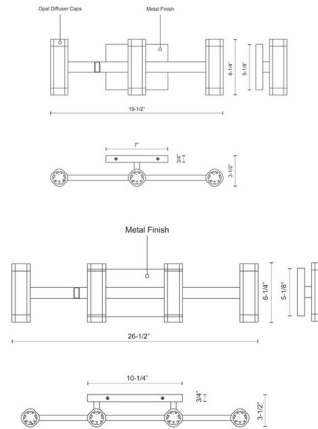

Lightology

lightology.com
866-954-4489
04-13-26

Project: _____

Company: _____

Location: _____ Fixture Type: _____

SPEC #: **KZC813537**

Approved On: _____ Approved By: _____

Brazen Bathroom Vanity Light By Kuzco Lighting

Description

The Brazen Bathroom Vanity Light features extruded aluminum cylinders with Black, Brass or Chrome finish and Opal diffuser caps. Available with three or four lights. ADA compliant. ETL listed. Suitable for damp locations.

Specifications

COLOR . . . . . Opal
BODY FINISH . . . . . Black
WATTAGE 21W
DIMMER . . . . . Low Voltage Electronic
DIMENSIONS . . . . . 19.5"W x 6.25"H x 3.5"D
INTEGRATED LED MODULE . . . . . 3 x LED/7W/120V LED

Technical Information

LAMP LIFE . . . . . 50000 hours
COLOR RENDERING . . . . . 90 CRI
LAMP COLOR 3000K
LUMENS/WATT 75.29
LUMINOUS FLUX . . . . . 527 lumens

Shown in black / opal

CLICK TO VIEW PRODUCT

Notes: