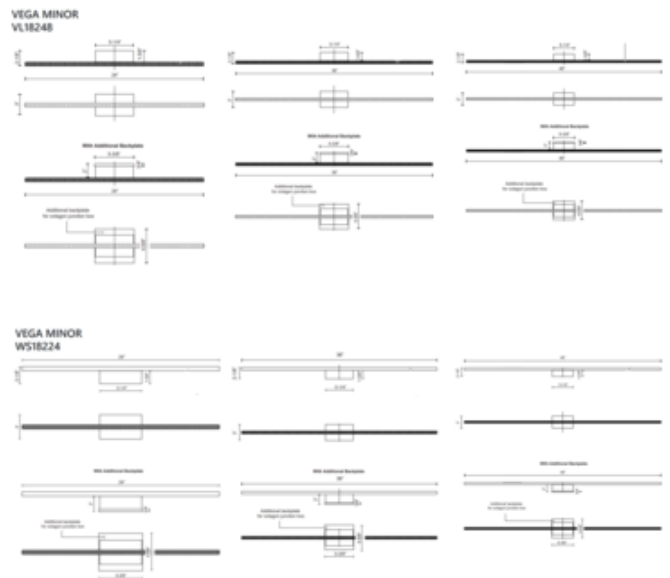

Technical Information

LUMINOUS FLUX	499 lumens
LUMENS/WATT	29.35
LAMP COLOR	3000 K
COLOR RENDERING	90 CRI

ITEM NUMBER KZC813542