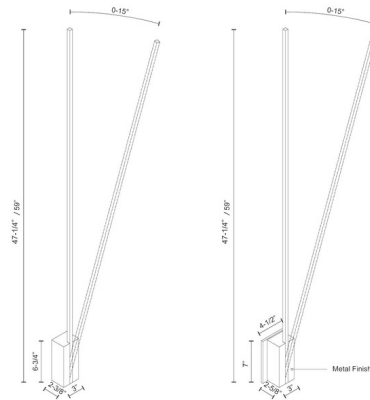

Description

The Lever Wall Sconce adds a clean minimalism to your interior space. The rectangular arm, made of aluminum, adjusts to 15 degrees to direct light where you want it. ADA compliant when flat against the wall. Note: Includes 4.5 inch square backplate for use in the US. Not shown in image

Specifications

COLOR N/A
BODY FINISH Black
WATTAGE 19W
DIMMER Low Voltage Electronic
DIMENSIONS 4.5"W x 47.25"H x 2.625"D
INTEGRATED LED MODULE 1 x LED/19W/120V LED

Technical Information

LAMP LIFE 50000 hours
COLOR RENDERING 90 CRI
LAMP COLOR 3000K
LUMENS/WATT 27.53
LUMINOUS FLUX 523 lumens

Shown in black

CLICK TO VIEW PRODUCT

Notes: