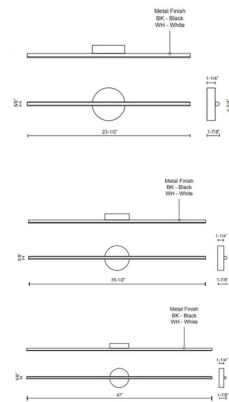

Lightology

lightology.com
866-954-4489
04-21-26

Project: _____

Company: _____

Location: _____ Fixture Type: _____

SPEC #: **KZC813568**

Approved On: _____ Approved By: _____

Chute Wall Sconce By Kuzco Lighting

Description

The Chute Wall Sconce features an extruded aluminum cylinder finished in finely textured powder coat finish with a rounded white acrylic diffuser. Can be hung vertically or horizontally.

Specifications

COLOR . . . . . White
BODY FINISH . . . . . Black
WATTAGE 12W
DIMMER . . . . . Low Voltage Electronic
DIMENSIONS . . . . . 23.5"W x 4.75"H x 1.88"D
INTEGRATED LED MODULE . . . . . 1 x LED/12W/120-277V LED

Technical Information

LAMP LIFE . . . . . 50000 hours
COLOR RENDERING . . . . . 90 CRI
LAMP COLOR 3000K
LUMENS/WATT 53.50
LUMINOUS FLUX . . . . . 642 lumens

Shown in black / white

CLICK TO VIEW PRODUCT

Notes: