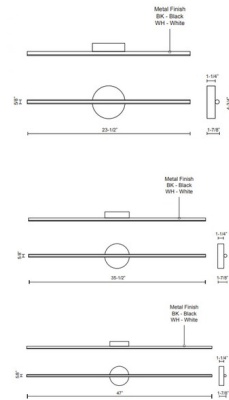

Lightology

lightology.com
866-954-4489
06-21-26

Project: _____

Company: _____

Location: _____ Fixture Type: _____

SPEC #: **KZC813568**

Approved On: _____ Approved By: _____

Chute Wall Sconce By Kuzco Lighting

Description

The Chute Wall Sconce features an extruded aluminum cylinder finished in finely textured powder coat finish with a rounded white acrylic diffuser. Can be hung vertically or horizontally.

Specifications

COLOR . . . . . White
BODY FINISH . . . . . Black
WATTAGE 12W
DIMMER . . . . . Low Voltage Electronic
DIMENSIONS . . . . . 23.5"W x 4.75"H x 1.88"D
INTEGRATED LED MODULE . . . . . 1 x LED/12W/120-277V LED

Technical Information

LAMP LIFE . . . . . 50000 hours
COLOR RENDERING . . . . . 90 CRI
LAMP COLOR 3000K
LUMENS/WATT 53.50
LUMINOUS FLUX . . . . . 642 lumens

Shown in black / white

CLICK TO VIEW PRODUCT

Notes: