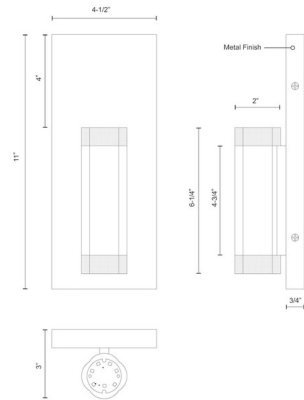

Description

The Brazen Wall Sconce features an extruded aluminum cylinder with Opal diffuser caps. Available with Black or Chrome. ADA compliant. ETL listed.

Specifications

COLOR	Opal
BODY FINISH	Black
WATTAGE	7W
DIMMER	Low Voltage Electronic
DIMENSIONS	6.25"W x 19.5"H x 3.5"D
INTEGRATED LED MODULE	1 x LED/7W/120V LED

Technical Information

LAMP LIFE	50000 hours
COLOR RENDERING	90 CRI
LAMP COLOR	3000K
LUMENS/WATT	29.43
LUMINOUS FLUX	206 lumens

Shown in black / opal

CLICK TO VIEW PRODUCT

Notes: