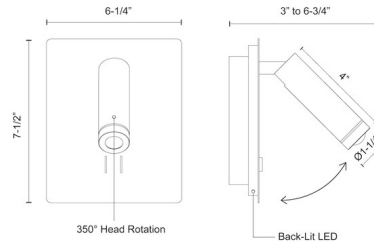

Shown in black

Specifications

COLOR	N/A
BODY FINISH	Black
WATTAGE	6W
DIMMER	Not Dimmable
DIMENSIONS	6.25"W x 7.5"H x 6.75"D
INTEGRATED LED MODULE	1 x LED/6W/120V LED

Technical Information

LAMP LIFE	50000 hours
COLOR RENDERING	80 CRI
LAMP COLOR	3000K
LUMENS/WATT	91.67
LUMINOUS FLUX	550 lumens