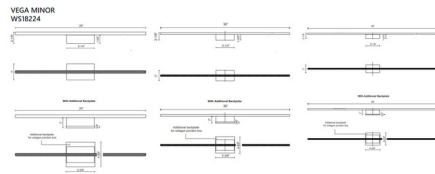

### Description

The Vega Minor Wall Sconce brings a clean profile to your interior space. The slim ultra sleek frame casts warm light across your room. Includes optional backplate to cover standard US junction box.

### Specifications

COLOR . . . . . Opal  
BODY FINISH . . . . . Black  
WATTAGE . . . . . 18W  
DIMMER . . . . . Low Voltage Electronic  
DIMENSIONS . . . . . 24"W x 3"H x 2.125"D  
INTEGRATED LED MODULE . . . . . 1 x LED/18W/120V LED