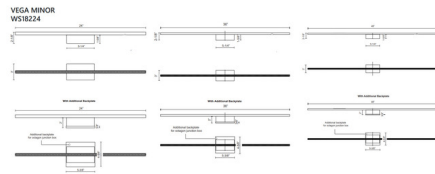

Description

The Vega Minor Wall Sconce brings a clean profile to your interior space. The slim ultra sleek frame casts warm light across your room. Includes optional backplate to cover standard US junction box.

Shown in brushed nickel / opal

Specifications

COLOR Opal
 BODY FINISH Brushed Nickel
 WATTAGE 18W
 DIMMER Low Voltage Electronic
 DIMENSIONS 24"W x 3"H x 2.125"D
 INTEGRATED LED MODULE 1 x LED/18W/120V LED